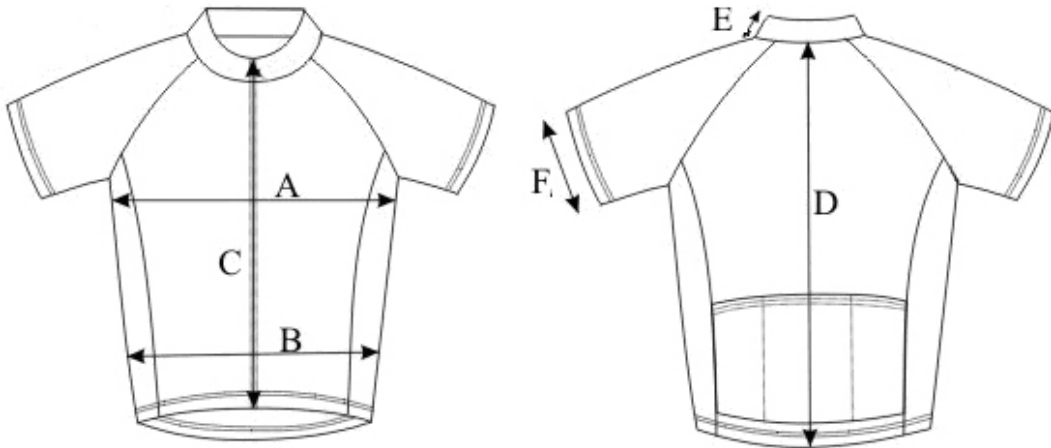

6050 Olde Stage Road, Boulder, CO 80302 USA www.curveinc.com

Race Cut Jersey Size Chart (Centimeters)

		XS	S	M	L	XL	XXL
Chest Width	A	44	46	48	50	52	54
Waist Width	B	35	37	39	41	43	45
Front Length	C	54	55	56	59	60	60
Back Length	D	65	68	70	72	74	76
Collar Height	E	4	4	4	4	4	4
Sleeve Width	F	14	14	15	15	16	17

1 inch = 2.54 cm