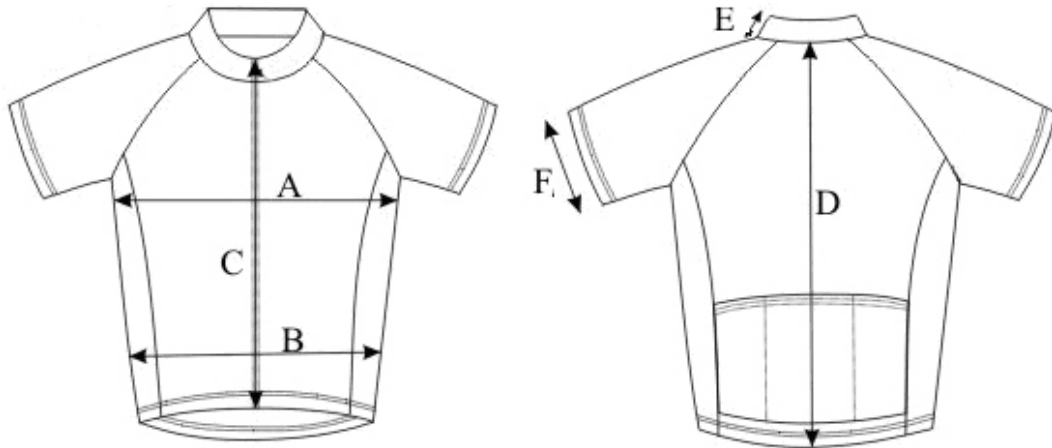

6050 Olde Stage Road, Boulder, CO 80302 USA www.curveinc.com

Pro Cut Jersey Size Chart (Centimeters)

		XS	S	M	L	XL	XXL
Chest Width	A	47	49	51	55	58	63
Waist Width	B	38	40	43	46	48	52
Front Length	C	54	59	59	64	65	69
Back Length	D	69	70	73	77	80	83
Collar Height	E	4	4	4	4	4	4
Sleeve Width	F	14	14	15	16	17	18

1 inch = 2.54 cm